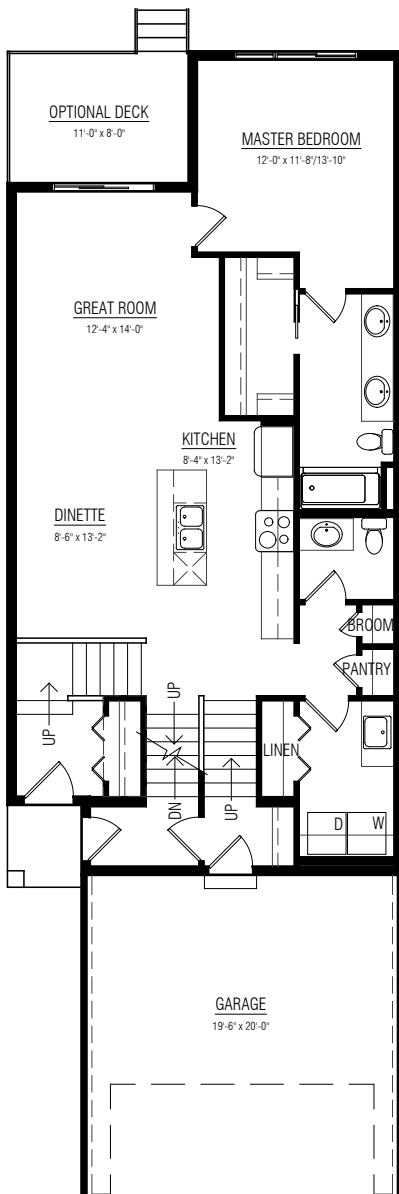

The SHAKESPEARE II

1505 SQ.FT.

3 BEDROOMS

2.5 BATHROOMS

PRAIRIE

24'

MAIN FLOOR 1093 SQ.FT.

UPPER FLOOR 412 SQ.FT.

OTHER ELEVATIONS

PRAIRIE CONTEMPORARY - SECOND

HERITAGE MODERN - SECOND

TUDOR - SECOND

LINCOLNBERG
MASTER BUILDER

Copyright © Lincolnberg Master Builder, 2021. Revised April 2, 2024 1:51 PM. This plan is the property of Lincolnberg Master Builder. Floorplans, specifications and dimensions shown are approximate, and are subject to change without notice. All rights reserved, including the right to reproduction in whole or in part. Rendering(s) are artist concept only. E. & O.E.