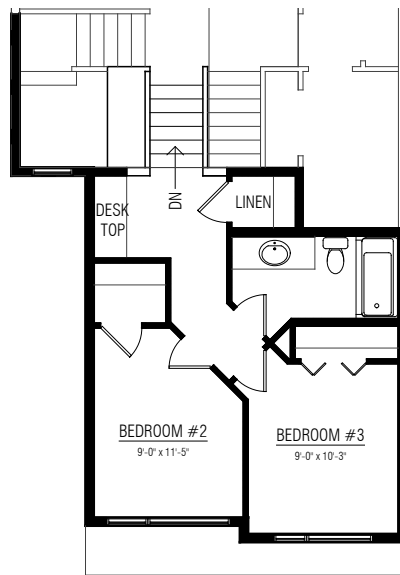

The SHAKESPEARE II

1505 SQ.FT.

3 BEDROOMS

2.5 BATHROOMS

PRAIRIE

24'

MAIN FLOOR 1093 SQ.FT.

UPPER FLOOR 412 SQ.FT.